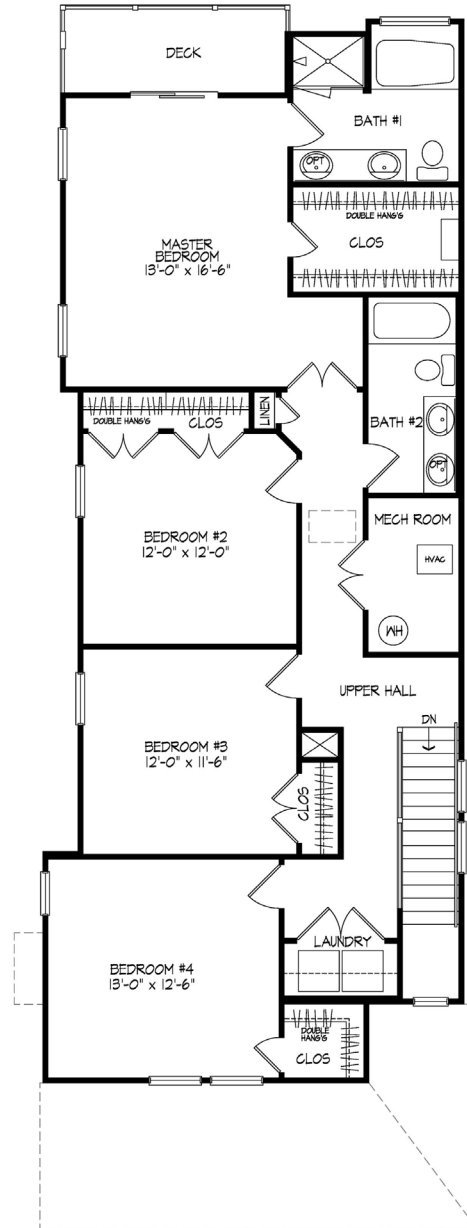

**SAJO FARM**  
A SINGLE-FAMILY CONDOMINIUM

**PORCH HOMES**

Plans A-1091, 1092, 1093

Alternate Master Bath #1  
A-1091, 1092, 1093

First Floor  
A-1091, 1092, 1093

Second Floor  
A-1091

5620 Memorial Drive Virginia Beach, VA 23455 757-961-1582  
lakesidesales@terrypeterson.com www.sajofarmhomes.com Sales by Rose & Womble Realty

All dimensions are from left to right first, then front to back. Orientation may not match current model.  
All floor plan details and dimensions are approximate and subject to change. These diagrams are for marketing purposes only.

**SAJO FARM**  
A SINGLE-FAMILY CONDOMINIUM

**PORCH HOMES**

Plans A-1092, 1093

Second Floor  
Alternate #1  
(Bedroom #4)

A-1092

Second Floor  
Alternate #2  
(Family Room)

A-1093

5620 Memorial Drive Virginia Beach, VA 23455 757-961-1582  
lakesidesales@terrypeterson.com www.sajofarmhomes.com Sales by Rose & Womble Realty