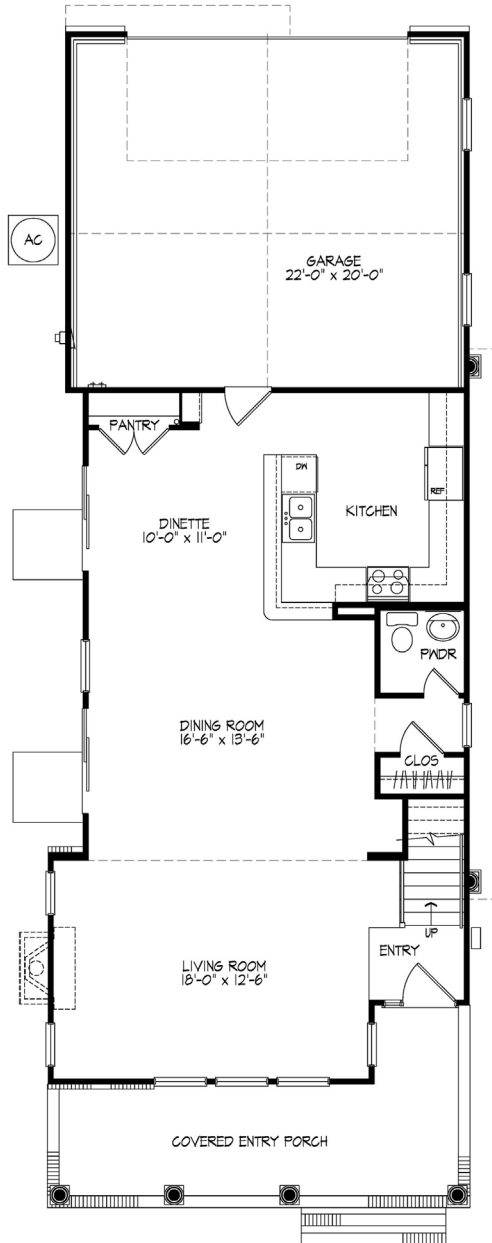

**SAJO FARM**  
A SINGLE-FAMILY CONDOMINIUM

**PORCH HOMES**

Plans A-1091, 1092, 1093

Alternate Master Bath #1  
A-1091, 1092, 1093

First Floor  
A-1091, 1092, 1093

Second Floor  
A-1091

5620 Memorial Drive Virginia Beach, VA 23455 757-961-1582  
lakesidesales@terrypeterson.com www.sajofarmhomes.com Sales by Rose & Womble Realty

All dimensions are from left to right first, then front to back. Orientation may not match current model.  
All floor plan details and dimensions are approximate and subject to change. These diagrams are for marketing purposes only.

**SAJO FARM**  
A SINGLE-FAMILY CONDOMINIUM

**PORCH HOMES**

Plans A-1092, 1093

Second Floor  
Alternate #1  
(Bedroom #4)

A-1092

Second Floor  
Alternate #2  
(Family Room)

A-1093

5620 Memorial Drive Virginia Beach, VA 23455 757-961-1582  
lakesidesales@terrypeterson.com www.sajofarmhomes.com Sales by Rose & Womble Realty