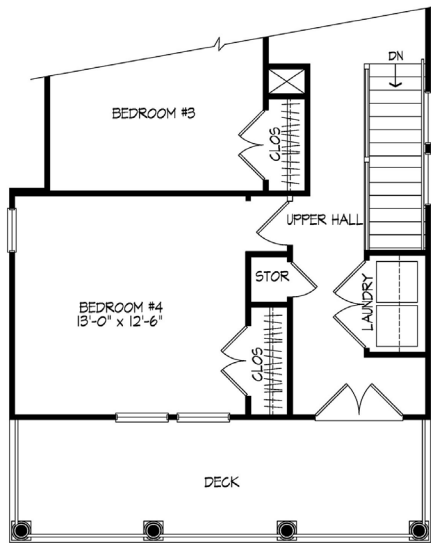

All dimensions are from left to right first, then front to back. Orientation may not match current model.  
All floor plan details and dimensions are approximate and subject to change. These diagrams are for marketing purposes only.

**SAJO FARM**  
A SINGLE-FAMILY CONDOMINIUM

**PORCH HOMES**

Plans A-1092, 1093

Second Floor  
Alternate #1  
(Bedroom #4)

A-1092

Second Floor  
Alternate #2  
(Family Room)

A-1093

5620 Memorial Drive Virginia Beach, VA 23455 757-961-1582  
lakesidesales@terrypeterson.com www.sajofarmhomes.com Sales by Rose & Womble Realty