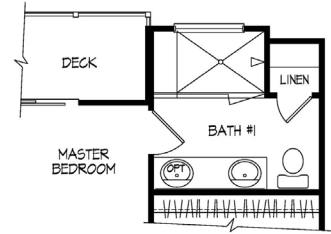

**SAJO FARM**  
A SINGLE-FAMILY CONDOMINIUM

**PORCH HOMES**

Plans A-1091, 1092, 1093

Alternate Master Bath #1  
A-1091, 1092, 1093

First Floor  
A-1091, 1092, 1093

Second Floor  
A-1091

5620 Memorial Drive Virginia Beach, VA 23455 757-961-1582  
lakesidesales@terrypeterson.com www.sajofarmhomes.com Sales by Rose & Womble Realty

All dimensions are from left to right first, then front to back. Orientation may not match current model.  
All floor plan details and dimensions are approximate and subject to change. These diagrams are for marketing purposes only.