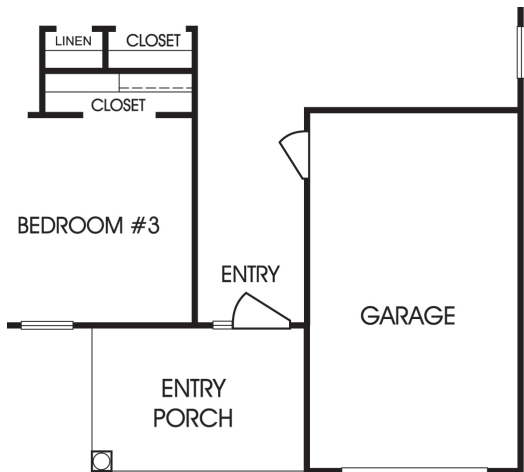

Sundial

THE CLASSIC SERIES

K-1071 1658 Square Feet

Notes

OPTIONAL 1-CAR GARAGE

(757) 923-4450
 2002 Queens Point Drive
 Suffolk, VA 23434
www.kingsforkfarmva.com
 Sales by Rose & Womble Realty

Note: Ceiling heights vary throughout to accommodate duct chases and meet building codes. All dimensions are approximate and are shown from left to right first, then from front to back. Dimensions shown are generally the shortest dimension of the room. Square footages and dimensions shown should not be relied on in making a purchase. Floor plans subject to change. Orientation shown matches the model home.