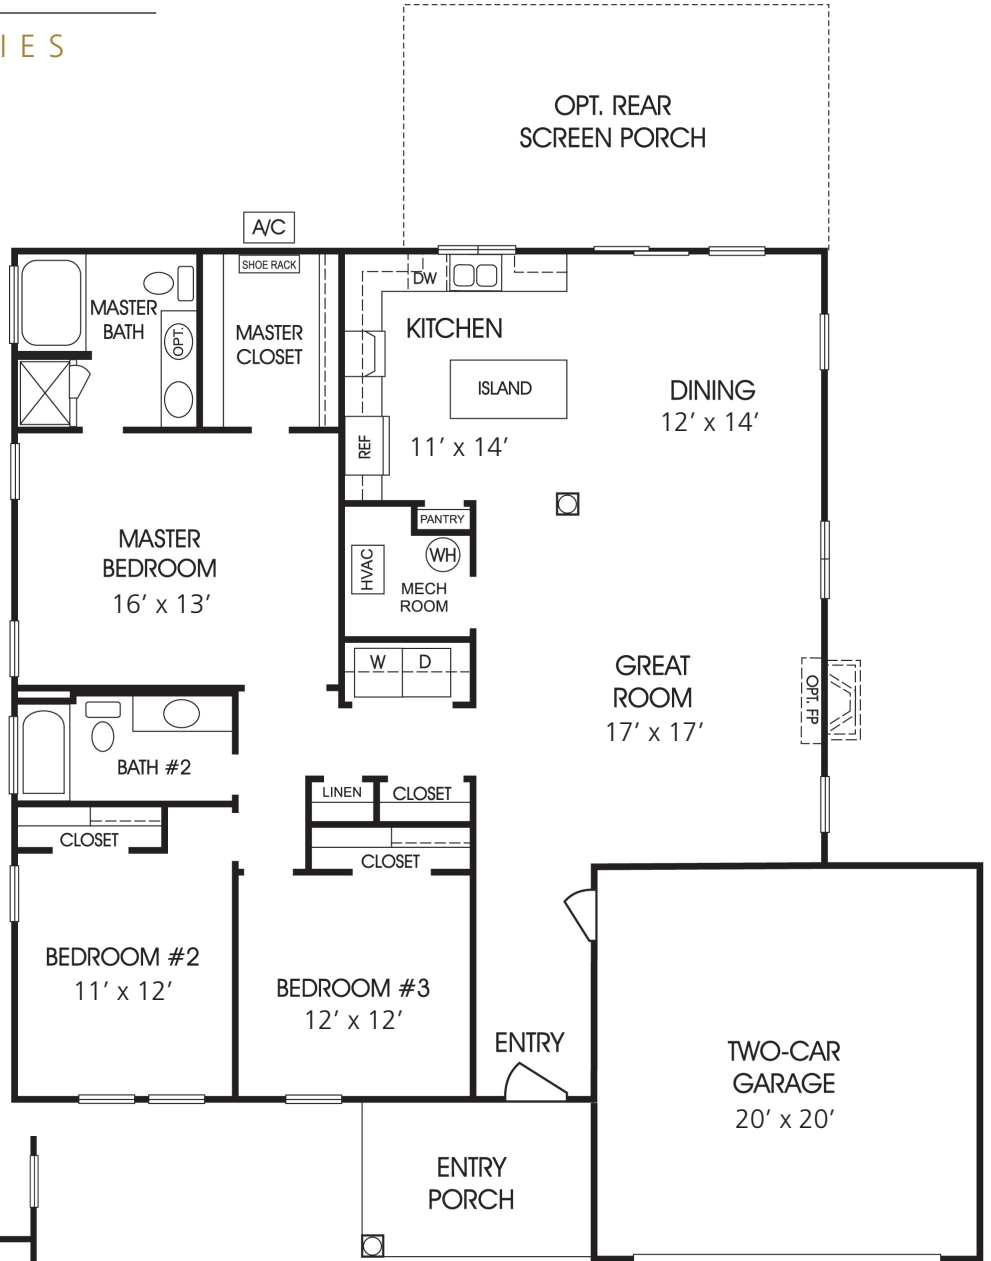

Sundial

THE CLASSIC SERIES

K-1071 1658 Square Feet

Notes

OPTIONAL 1-CAR GARAGE

(757) 923-4450
 2002 Queens Point Drive
 Suffolk, VA 23434
www.kingsforkfarmva.com
 Sales by Rose & Womble Realty

Note: Ceiling heights vary throughout to accommodate duct chases and meet building codes. All dimensions are approximate and are shown from left to right first, then from front to back. Dimensions shown are generally the shortest dimension of the room. Square footages and dimensions shown should not be relied on in making a purchase. Floor plans subject to change. Orientation shown matches the model home.