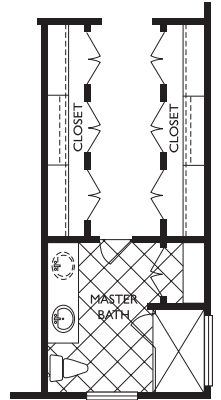

Trellis

THE CLASSIC SERIES

F-1070 2362 Square Feet

F-1071 2544 Square Feet

Notes

PARTIAL SECOND FLOOR PLAN
MODEL-KFF-F-1071

SECOND FLOOR PLAN
MODEL-KFF-F-1070

FIRST FLOOR PLAN
MODEL-KFF-F-1070
MODEL-KFF-F-1071

BATH # 1 OPT. PLAN
MODEL-KFF-F-1070
MODEL-KFF-F-1071

(757) 923-4450

2002 Queens Point Drive
Suffolk, VA 23434

www.kingsforkfarmva.com

Sales by Rose & Womble Realty

Note: Ceiling heights vary throughout to accommodate duct chases and meet building codes. All dimensions are approximate and are shown from left to right first, then from front to back. Dimensions shown are generally the shortest dimension of the room. Square footages and dimensions shown should not be relied on in making a purchase. Floor plans subject to change. Orientation shown matches the model home.