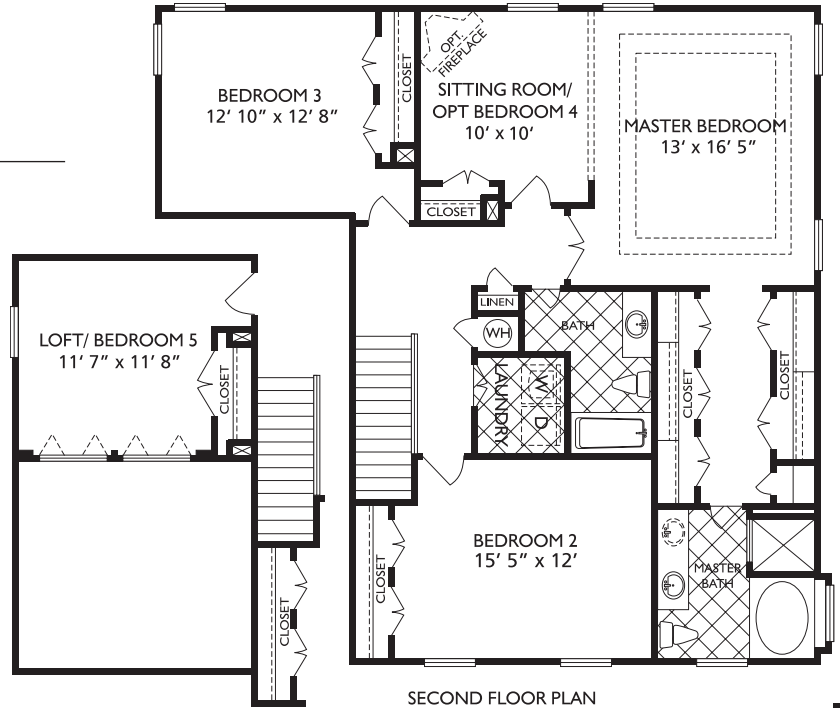

Trellis

THE CLASSIC SERIES

F-1070 2362 Square Feet

F-1071 2544 Square Feet

Notes

PARTIAL SECOND FLOOR PLAN
MODEL-KFF-F-1071

SECOND FLOOR PLAN
MODEL-KFF-F-1070

FIRST FLOOR PLAN
MODEL-KFF-F-1070
MODEL-KFF-F-1071

BATH # 1 OPT. PLAN
MODEL-KFF-F-1070
MODEL-KFF-F-1071

(757) 923-4450

2002 Queens Point Drive
Suffolk, VA 23434

www.kingsforkfarmva.com

Sales by Rose & Womble Realty

Note: Ceiling heights vary throughout to accommodate duct chases and meet building codes. All dimensions are approximate and are shown from left to right first, then from front to back. Dimensions shown are generally the shortest dimension of the room. Square footages and dimensions shown should not be relied on in making a purchase. Floor plans subject to change. Orientation shown matches the model home.