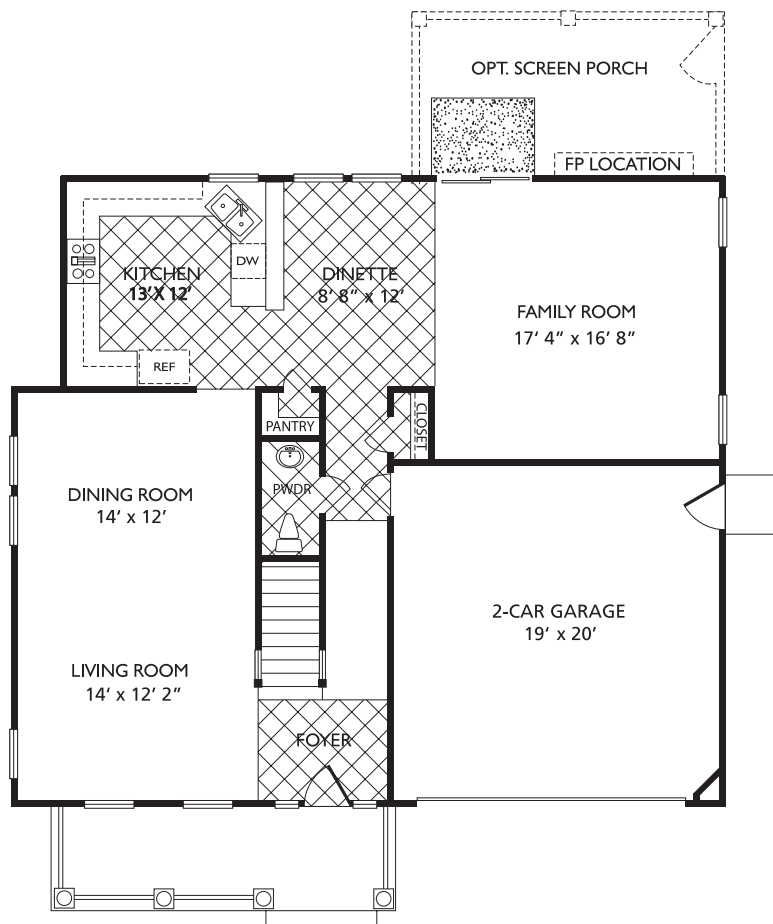

Trellis

THE CLASSIC SERIES

F-1070 2362 Square Feet

F-1071 2544 Square Feet

Notes

PARTIAL SECOND FLOOR PLAN
MODEL-KFF-F-1071

SECOND FLOOR PLAN
MODEL-KFF-F-1070

FIRST FLOOR PLAN
MODEL-KFF-F-1070
MODEL-KFF-F-1071

BATH # 1 OPT. PLAN
MODEL-KFF-F-1070
MODEL-KFF-F-1071

(757) 923-4450

2002 Queens Point Drive
Suffolk, VA 23434

www.kingsforkfarmva.com

Sales by Rose & Womble Realty

Note: Ceiling heights vary throughout to accommodate duct chases and meet building codes. All dimensions are approximate and are shown from left to right first, then from front to back. Dimensions shown are generally the shortest dimension of the room. Square footages and dimensions shown should not be relied on in making a purchase. Floor plans subject to change. Orientation shown matches the model home.