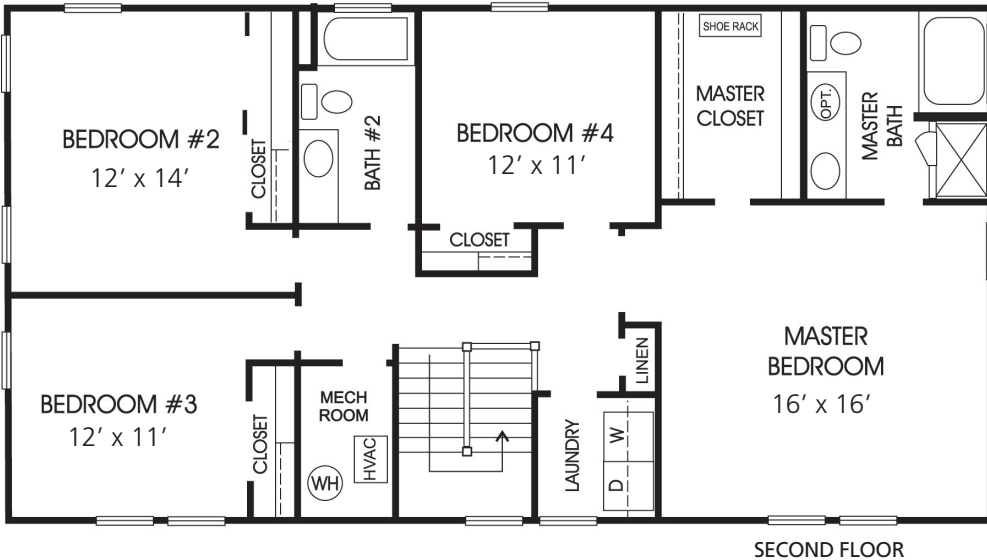

Topiary

THE CLASSIC SERIES

M-1070 2260 Square Feet
Notes

(757) 923-4450
2002 Queens Point Drive
Suffolk, VA 23434
www.kingsforkfarmva.com
Sales by Rose & Womble Realty

Note: Ceiling heights vary throughout to accommodate duct chases and meet building codes. All dimensions are approximate and are shown from left to right first, then from front to back. Dimensions shown are generally the shortest dimension of the room. Square footages and dimensions shown should not be relied on in making a purchase. Floor plans subject to change. Orientation shown matches the model home.