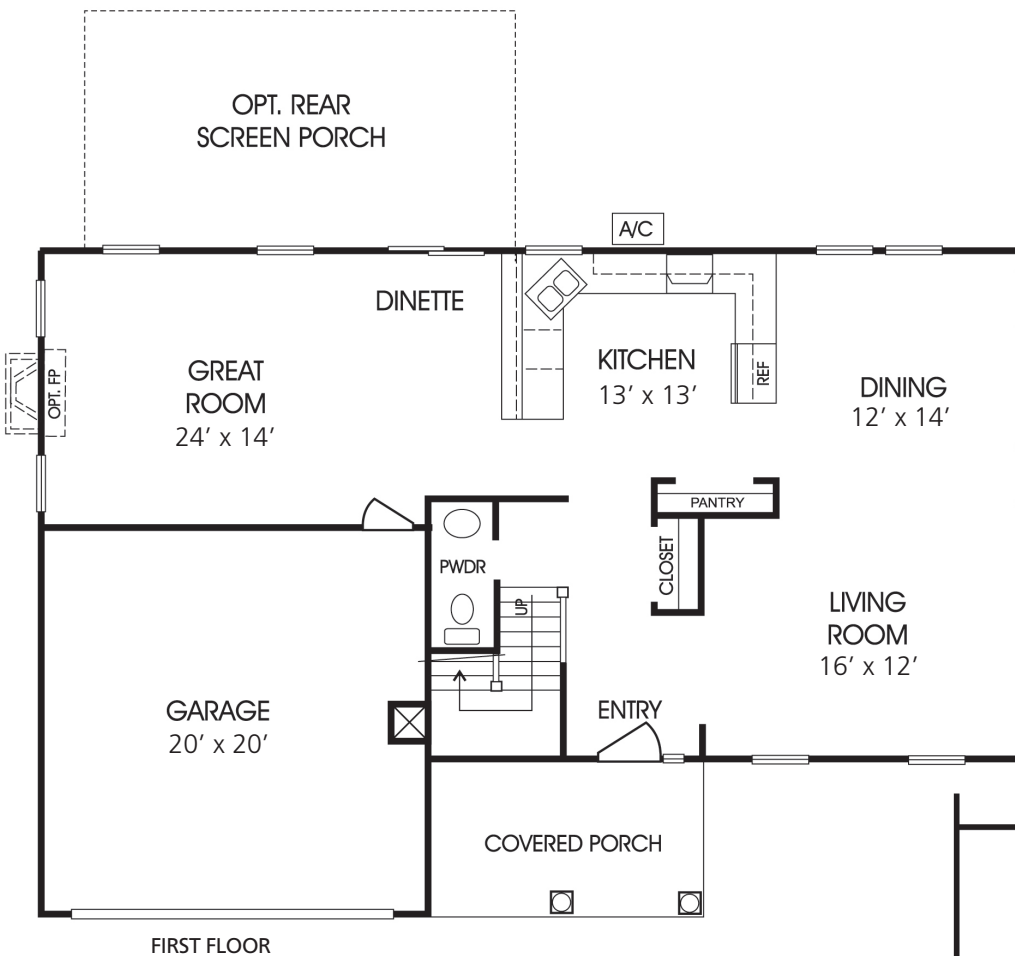

Topiary

THE CLASSIC SERIES

M-1070 2260 Square Feet
Notes

(757) 923-4450
2002 Queens Point Drive
Suffolk, VA 23434
www.kingsforkfarmva.com
Sales by Rose & Womble Realty

Note: Ceiling heights vary throughout to accommodate duct chases and meet building codes. All dimensions are approximate and are shown from left to right first, then from front to back. Dimensions shown are generally the shortest dimension of the room. Square footages and dimensions shown should not be relied on in making a purchase. Floor plans subject to change. Orientation shown matches the model home.