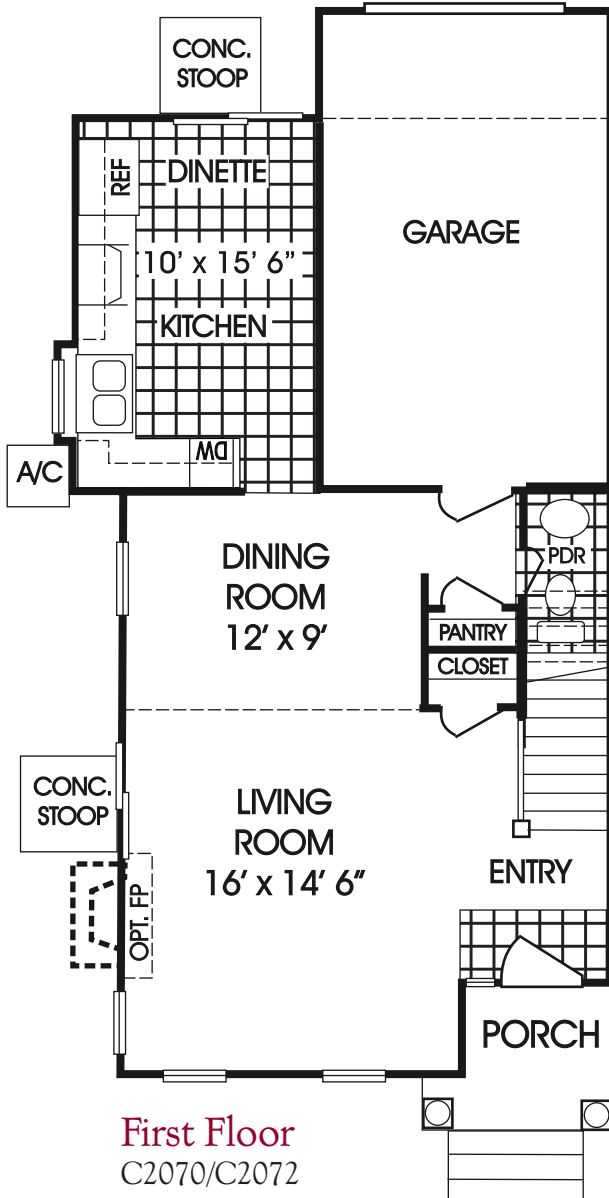

# Provost

Plan C2070 Single  
 Plan C2072 Town  
 1323 Square Feet

Priced from  
 \$ \_\_\_\_\_

**Second Floor**  
 C2070/C2072

## Provost

Plan C2071 Single  
 Plan C2073 Town  
 1604 Square Feet

Priced from  
 \$ \_\_\_\_\_