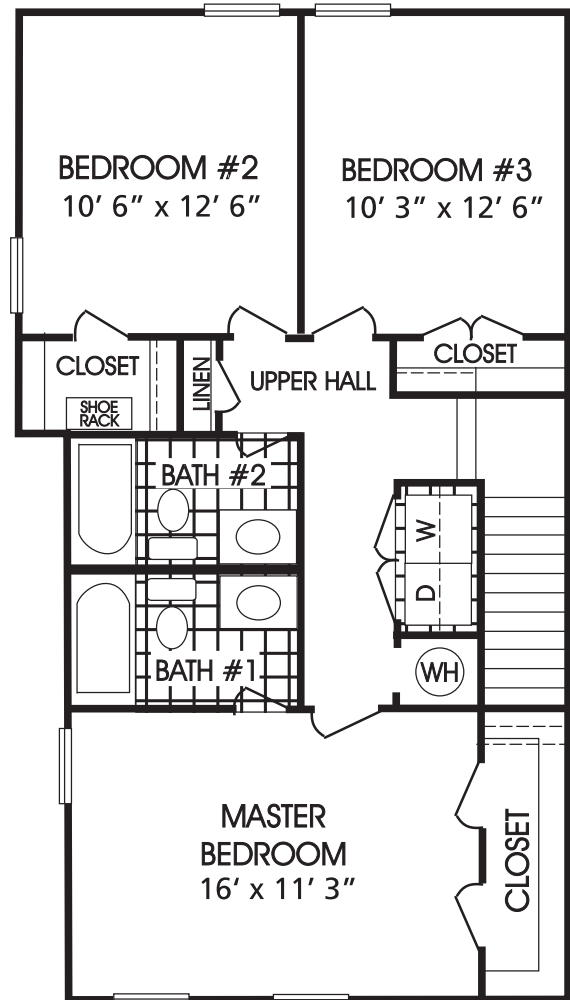

# Provost

Plan C2070 Single  
 Plan C2072 Town  
 1323 Square Feet

Priced from  
 \$ \_\_\_\_\_

**Second Floor**  
 C2070/C2072

## Provost

Plan C2071 Single  
 Plan C2073 Town  
 1604 Square Feet

Priced from  
 \$ \_\_\_\_\_